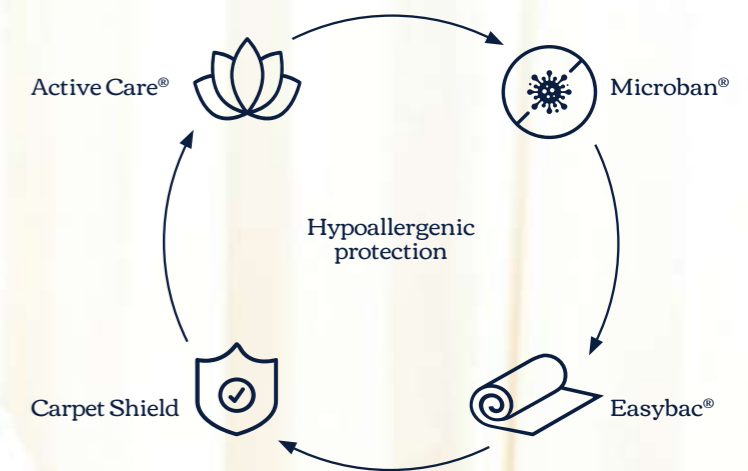

Engineered to minimise allergens

Our dense, non-porous carpet fibres capture allergens like dust mites, pollen, and pet dander, making them easier to remove with regular vacuuming. Integrated directly into the carpet, Active Care® technology acts as a self-renewing odour neutraliser, purifying the air and reducing common household odours for a fresher indoor environment.

Advanced anti-microbial protection

Our carpets are equipped with Microban® anti-microbial technology, forming a powerful shield against bacteria, mould, and mildew. This 24/7 protection helps maintain a cleaner, healthier living space, even in humid climates.

Carpet Shield: stain & dirt resistance

Designed for lasting cleanliness, Carpet Shield creates a strong barrier that repels dirt, dust, and liquids keeping carpets looking cleaner and smelling fresher for longer.

Low VOC = better air quality

The quality of your indoor air is significantly important, that's why Beaulieu carpets are crafted with low VOC (Volatile Organic Compounds) emissions reducing chemical smells and irritants. This means better air quality for your home and a safer choice for those with sensitivities.

Now you don't have to choose between style, comfort, and a healthier home. Beaulieu delivers peace of mind and elevated living underfoot.