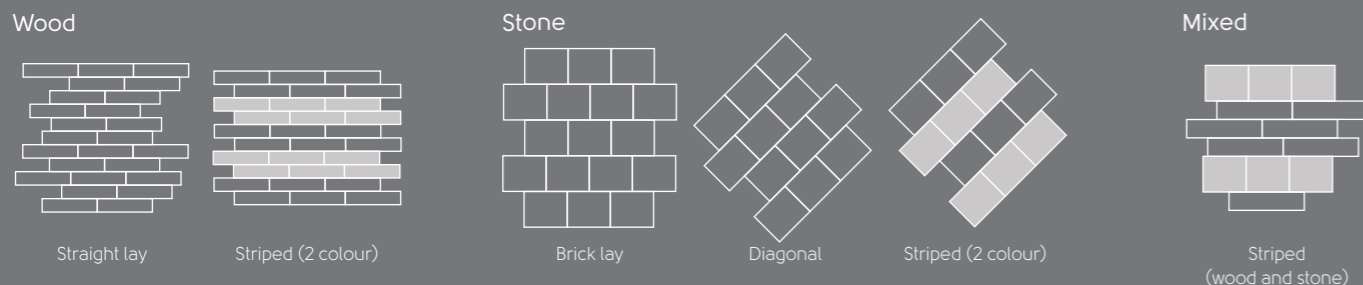

# Choosing the right format: Rigid core

Elevate your space with stylish, resilient, and quiet luxury

Experience the ultimate flooring solution with Karndean's innovative 2G™ and 5G® click luxury vinyl (LVT) range, offering stunning wood and stone designs with a superior low-profile 6.5mm plank or tile. Designed for quick and effortless installation, our patented click-locking mechanism and pre-attached acoustic foam backing save you time while delivering exceptional acoustic benefits and up to 21dB sound reduction. What sets Karndean rigid core apart? Its advanced K-Core® technology ensures a flawless finish by concealing subfloor imperfections while providing unparalleled strength, flexibility, and durability. Unlike traditional flooring options like laminate or tiles, click hybrid flooring excels in comfort and longevity, creating a smooth, seamless, and quiet surface that withstands the rigours of daily life. Elevate your interiors with the perfect blend of style, resilience, and performance - Karndean rigid core flooring.

A built-in acoustic backing ensures superior acoustic performance, creating a quieter and more serene environment in your space.

Equipped with an advanced 2G™ or 5G® click-locking system and backed by our HoldSafe guarantee, this flooring delivers a secure, durable, and long-lasting solution.

## Define your space with laying patterns

While rigid core's click-locking system limits laying pattern options, you can still define your space with these traditional and reliable layout choices.

Visit: [karndean.com/rigidcore](http://karndean.com/rigidcore)  
[karndeancommercial.com/rigidcore](http://karndeancommercial.com/rigidcore)