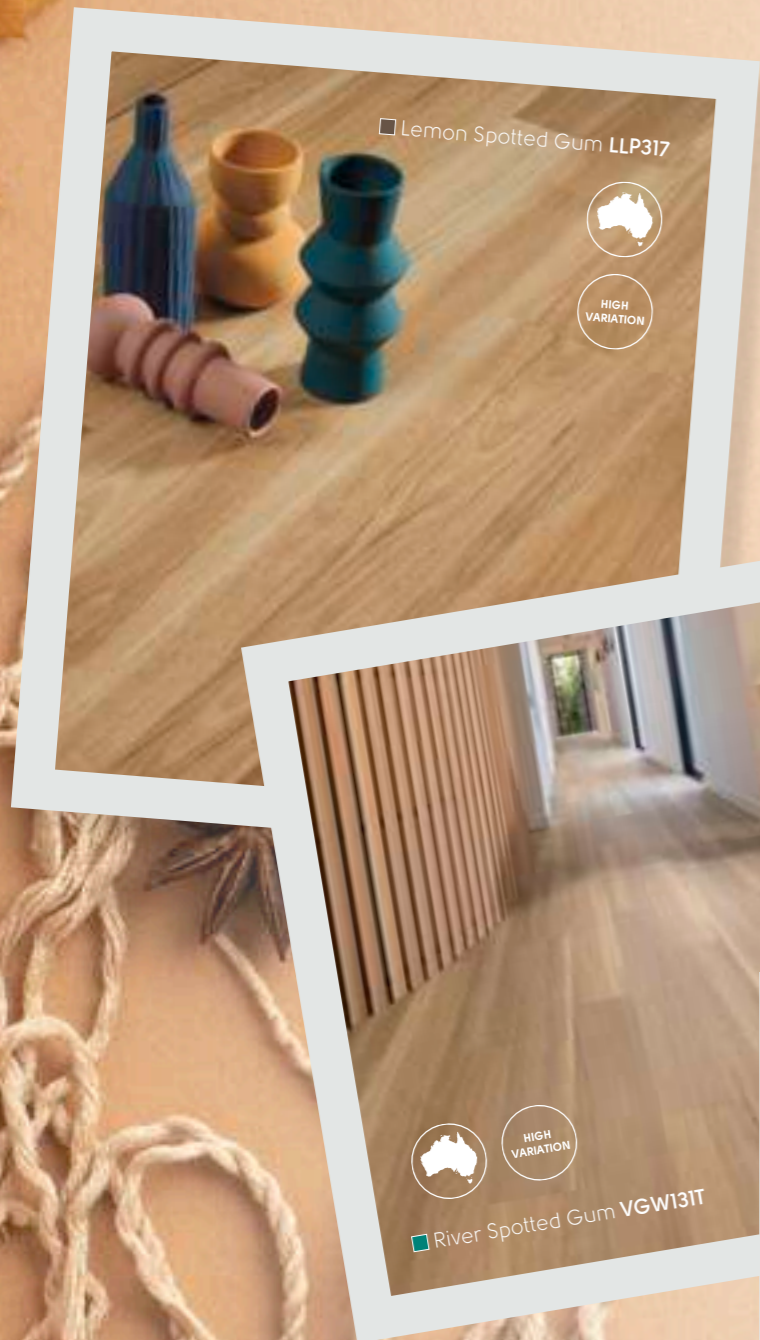

Warm interior

colour schemes

Bring a sense of welcoming to your space with warm designs

Floors with warm-tones cosy up to classic decor styles, exuding timeless charm and setting the stage for an inviting ambiance to any space.

Warming interior colour guide

Warm-toned floors are an ideal foundation for traditional, timeless decor styles and are sure to create an inviting atmosphere.

Warm floors: Pick your perfect flooring design

Design hint: When choosing a floor, take into account all of the surrounding materials and finishes. What colour will the walls or cabinets be? Will you have stained or painted skirting boards? All of these items play a role in refining your perfect flooring choice.

■ Karndean LooseLay Longboard |
■ Karndean LooseLay Originals |
■ Korlok |
■ Van Gogh |
■ Knight Tile |
■ Art Select
⊖ = available in loose lay |
⊕ = available in rigid core |
⊗ = available in gluedown |
⊘ = high variation between individual planks.

HC02	LLP317	RKP8103	LLP310	RKP8239	RKP8248	LLP356
AP02	LLP109	LLP325	LLP105	LLP108	AP01	
HC04	RL02	RKP8207	LLP113	RL01		
EW03	 	 				
HC05		 	 	 	 	
EW02	RL03					
HC06	RL04		 			
AP03