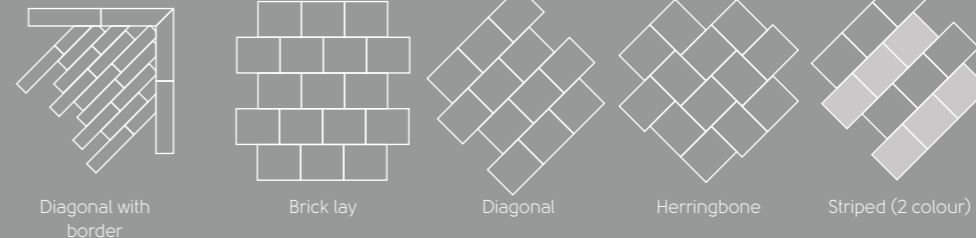

Choosing the right format: Loose lay

Transform your interior with loose lay: where practicality meets convenience and style

Explore versatile wood and stone look luxury vinyl flooring solutions with loose lay. These large wood and stone look planks and tiles offer an array of options to suit your unique design preferences. What truly sets loose lay apart is its innovative installation process, offering flexibility between pressure-sensitive or hard-set adhesives. Moreover, loose lay empowers you with creative freedom, enabling you to experiment with different laying patterns, adding a personalised touch to your flooring. Experience the authentic look of natural materials without the traditional installation challenges and high maintenance, making loose lay the convenient, practical and stylish choice for any room.

Authentic Texture

Natural embossing enhances the wood and stone-look finishes, highlighting the grain and intricate detailing consciousness.

Not only versatile and stylish, loose lay is quiet underfoot, reducing impact noise and creating a more peaceful and comfortable space.

Our K-Wave+® friction grip backing allows the freedom to choose between pressure-sensitive or hard-set adhesives, providing flexible installation options to suit your individual needs.

Discover your perfect laying pattern

Elevate your space with the laying possibilities of loose lay.

Wood

Stone

Mixed

Visit: karndean.com/looselay
karndeancommercial.com/looselay

Unleash your creative freedom and experiment with various laying patterns, infusing a personalised touch into your flooring design.

Experience effortless replacement of individual planks and tiles, ensuring minimal disruption to the rest of your space.