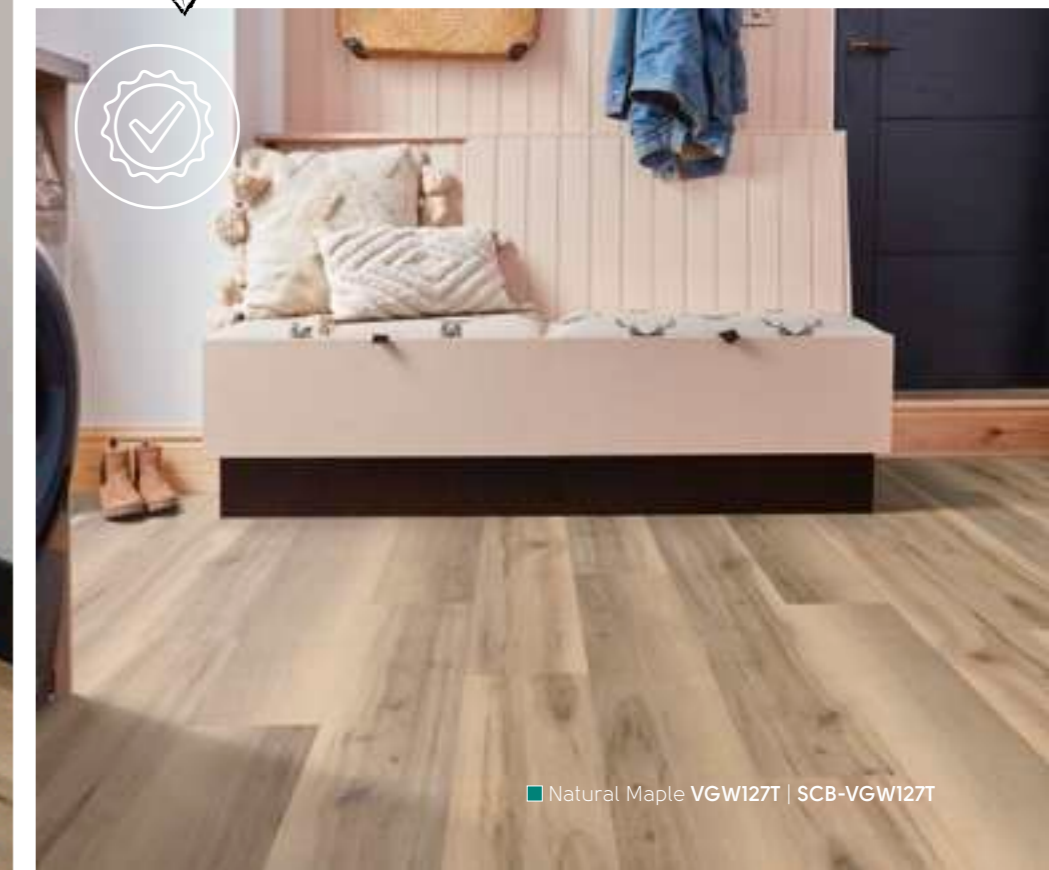

Natural Maple VGW127T | SCB-VGW127T

Order your free sample swatches and brochures

Take the first step towards transforming your space with luxury vinyl flooring. Order your free samples and brochures now, and let your imagination unfold as you discover the perfect flooring for your home. Seize the opportunity to redefine your space with Karndean's unparalleled luxury vinyl options. Scan the QR code to request Karndean samples and brochures, delivered directly to you, free of charge.

Visit: karndean.com/samples | karndeancommercial.com/samples

Canadian Urban Oak RKP8116

Note: Luxury vinyl flooring is not suitable for wet areas like bathrooms. It is recommended that when selecting flooring products, you verify compliance with building regulations and certification practices relevant to your local area