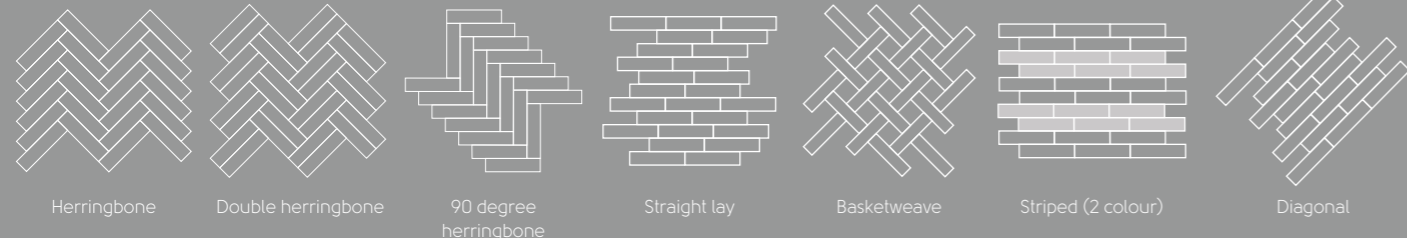

Choosing the right format: Loose lay

Transform your interior with loose lay: where practicality meets convenience and style

Explore versatile wood and stone look luxury vinyl flooring solutions with loose lay. These large wood and stone look planks and tiles offer an array of options to suit your unique design preferences. What truly sets loose lay apart is its innovative installation process, offering flexibility between pressure-sensitive or hard-set adhesives. Moreover, loose lay empowers you with creative freedom, enabling you to experiment with different laying patterns, adding a personalised touch to your flooring. Experience the authentic look of natural materials without the traditional installation challenges and high maintenance, making loose lay the convenient, practical and stylish choice for any room.

Authentic Texture

Natural embossing enhances the wood and stone-look finishes, highlighting the grain and intricate detailing consciousness.

Not only versatile and stylish, loose lay is quiet underfoot, reducing impact noise and creating a more peaceful and comfortable space.

Our K-Wave+® friction grip backing allows the freedom to choose between pressure-sensitive or hard-set adhesives, providing flexible installation options to suit your individual needs.

Discover your perfect laying pattern

Elevate your space with the laying possibilities of loose lay.

Wood

Stone

Mixed

Visit: karndean.com/looselay
karndeancommercial.com/looselay

Unleash your creative freedom and experiment with various laying patterns, infusing a personalised touch into your flooring design.

Experience effortless replacement of individual planks and tiles, ensuring minimal disruption to the rest of your space.