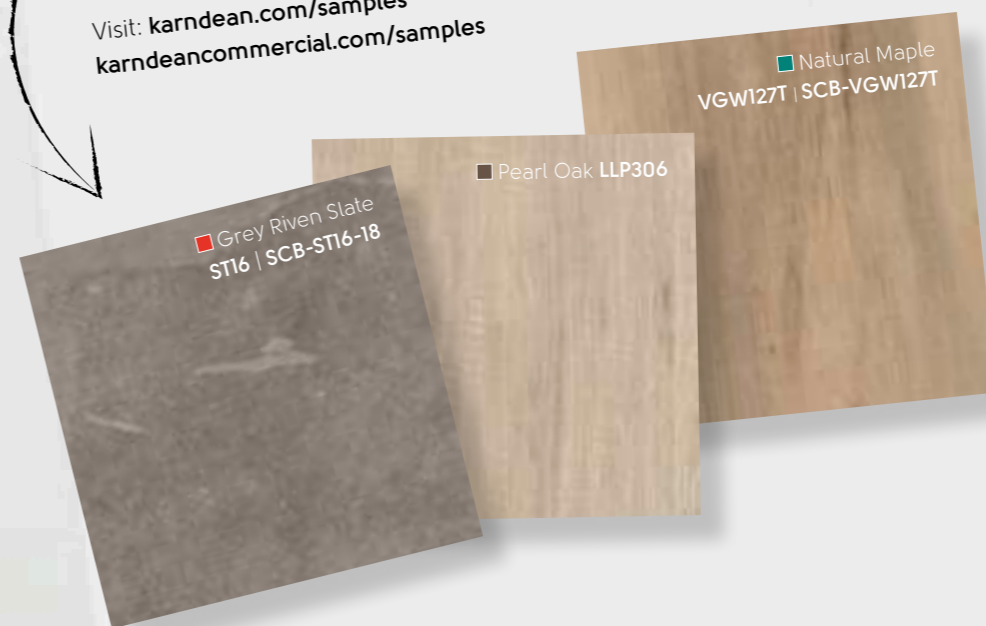

Design tip!

Use Karndean throughout the home

Karndean vinyl floors offer a multitude of benefits throughout your home. Its exceptional durability and resistance to moisture, scratches and stains make it an ideal choice for high-traffic areas. Our broad range of design options provides endless possibilities for creating spaces that suit your style and needs. Whether you prefer a classic, contemporary, or rustic look, our floors mimic the natural beauty of wood and stone, while being easy to clean and maintain. Enjoy the beauty, practicality and lasting quality of Karndean in every room of your home.