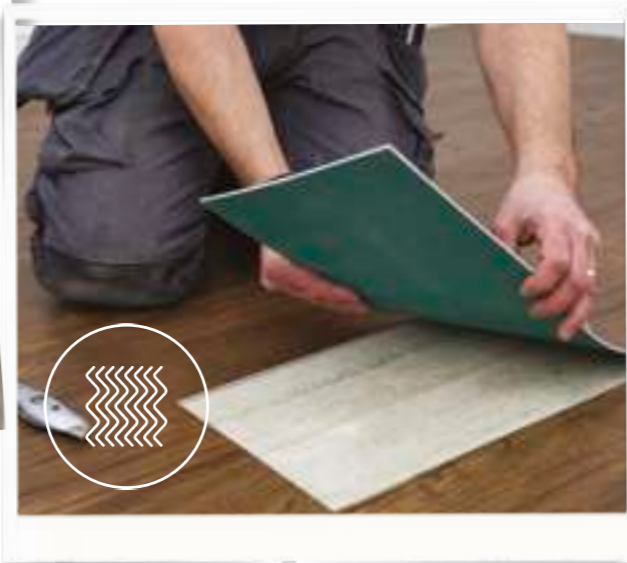

Our K-Wave+® friction grip backing allows the freedom to choose between pressure-sensitive or hard-set adhesives, providing flexible installation options to suit your individual needs.

Discover your perfect laying pattern

Elevate your space with the laying possibilities of loose lay.