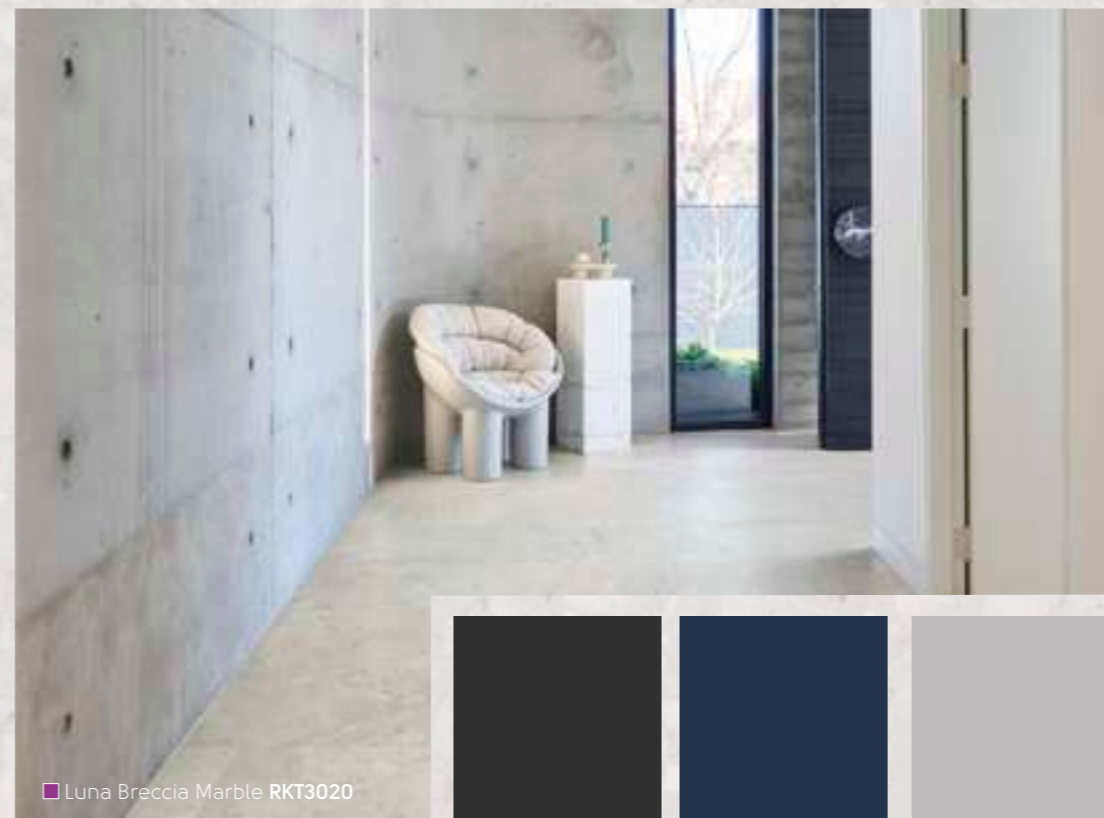

■ Limed Loire Oak RKP8243

■ Luna Breccia Marble RKT3020